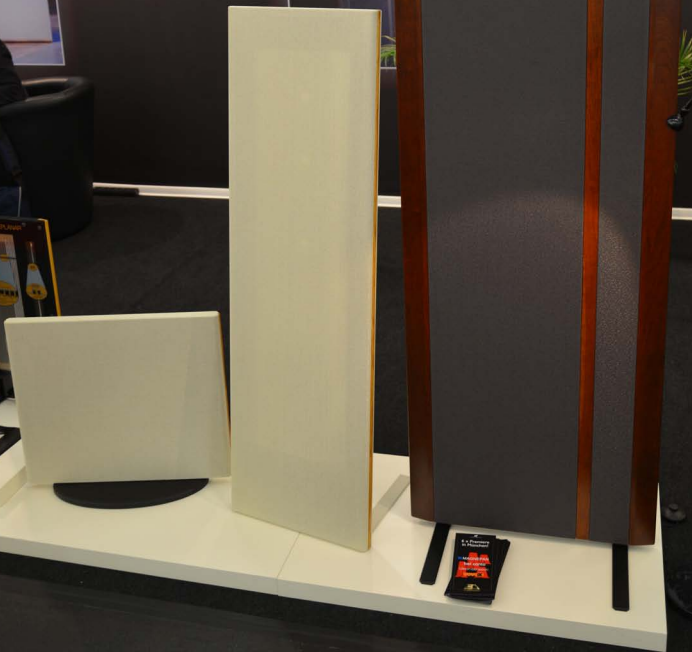

„Liebling, da kommt ja
„Schön, dass es Dir ge